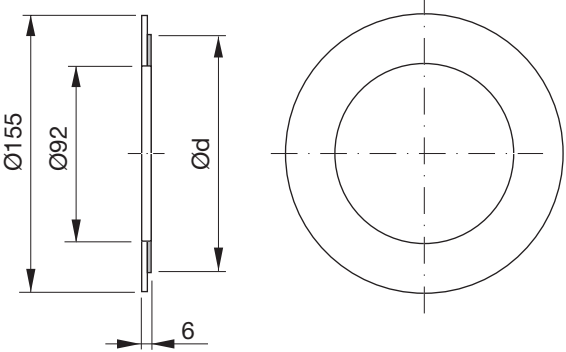

# Cover plate

### Dimensions

### Description

Plate to cover the outer part of the brim of the socket.

### Cover plate together with valve VVTK Ø125