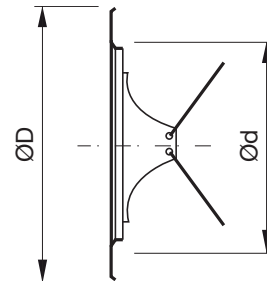

Cover

TLO

Dimensions

Description

Cover or access door.
 Designed for wall or ceiling mounting.
 Spring holders connect to socket VRFU, VRFM or VRR.

Materials and finish

Material
 Coated galvanized sheet metal.

Colour
 White RAL 9003, gloss 30.

Ød nom	ØD [mm]	m [kg]
100	140	0,13
125	170	0,20
160	200	0,28

Ordering example